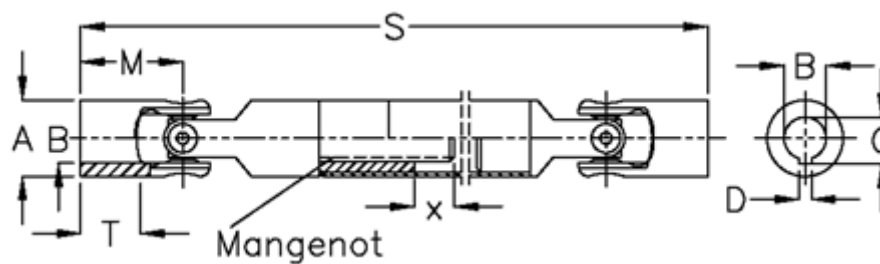

Article number: 076201032

Description: Slip shaft 0.620.103.002 needle bearing
S=194 X=40 Bore 12H7 w/keyway

Measures

A	= 20	T = 18
B H7	= 12	x = 40
C	= 13.8	
D	= 4	
Longitudinal ribs	= 6x11x14	
M	= 31	
MD max N m	= 15	
s	= 194	